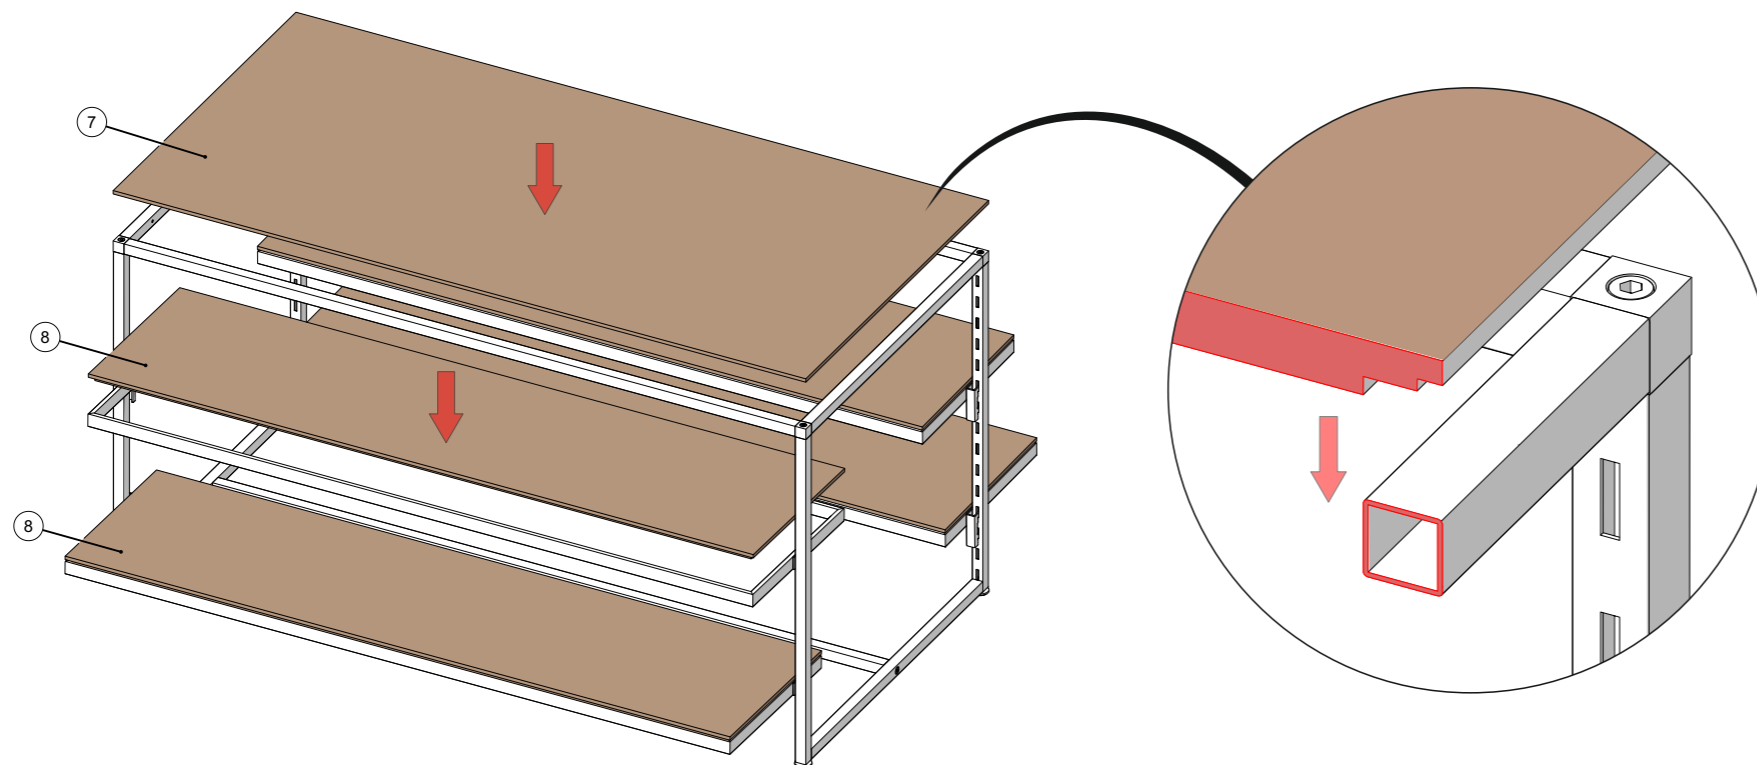

Glass pins (optional) assembly for:  
1546x746x8mm Glass Shelf

for more info

No	Description	Qty.	Pack
1	Top Frame	1	1
2	Slotted U-Upright	2	1
3	Base Connector	1	1
4	Shelf Frame - Centered	2	1
5	Shelf Frame - Extended	2	1
6	M8x45mm Socket Head Bolt	6	1
7	18mm MDF Table - Top	1	2
8	18mm MDF Shelf	4	2