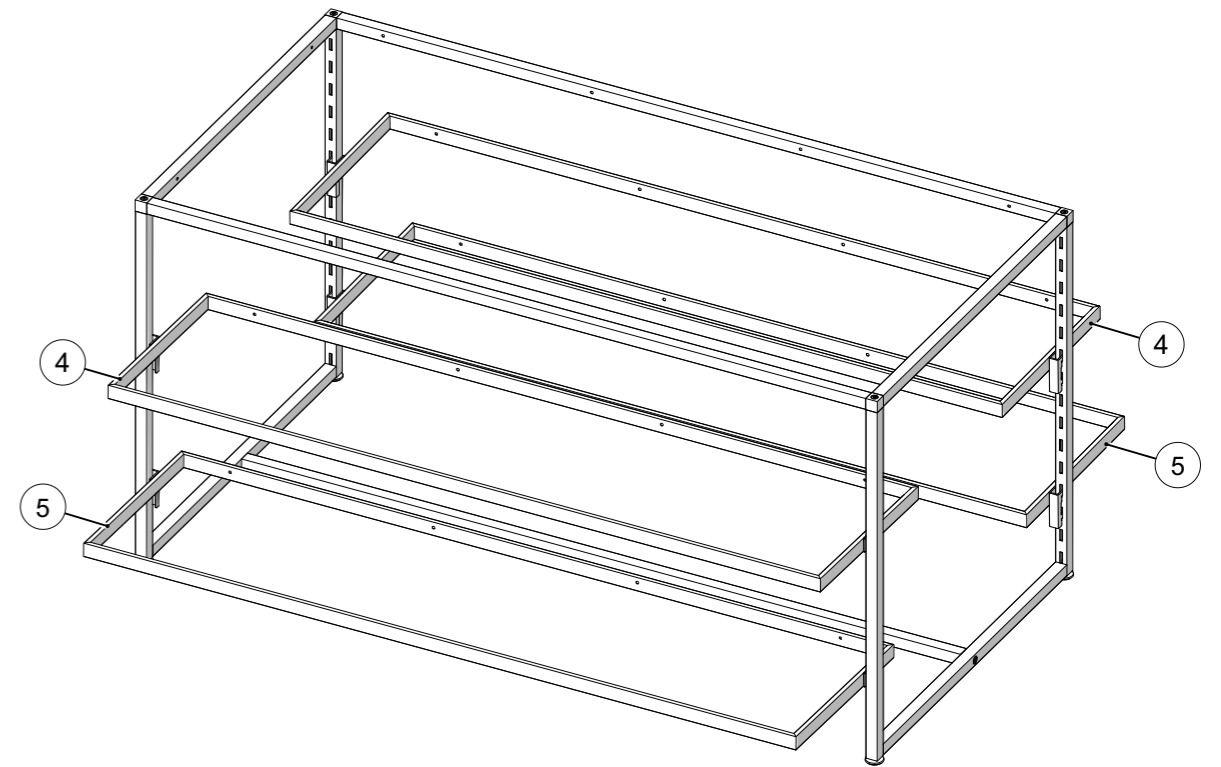

Glass pins (optional) assembly for:  
1546x746x8mm Glass Shelf

for more info

No	Description	Qty.	Pack
1	Top Frame	1	1
2	Slotted U-Upright	2	1
3	Base Connector	1	1
4	Shelf Frame - Centered	2	1
5	Shelf Frame - Extended	2	1
6	M8x45mm Socket Head Bolt	6	1
7	18mm MDF Table - Top	1	2
8	18mm MDF Shelf	4	2