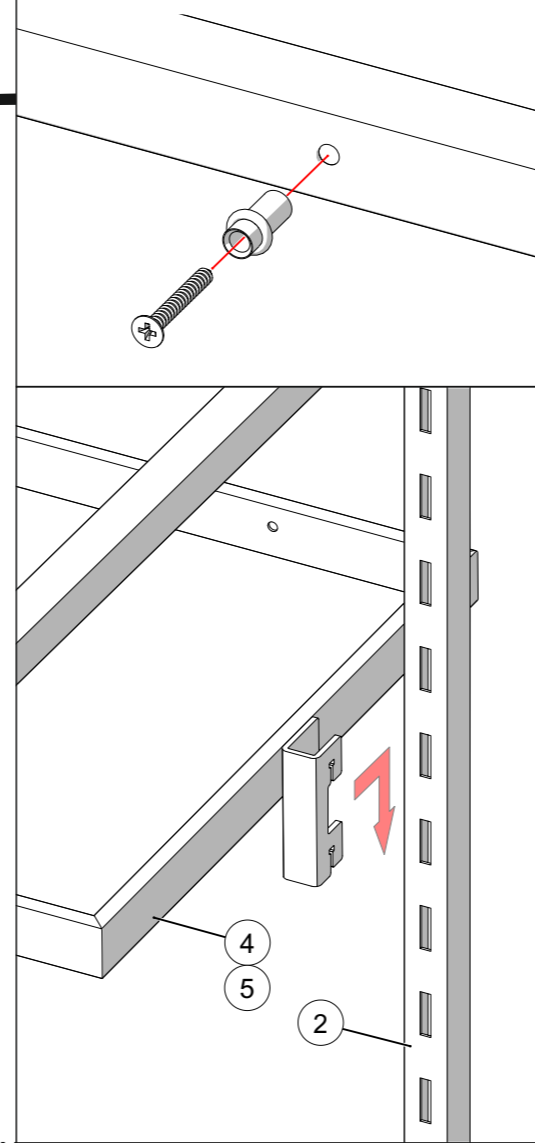

Glass pins (optional) assembly for:  
1546x746x8mm Glass Shelf

for more info

No	Description	Qty.	Pack
1	Top Frame	1	1
2	Slotted U-Upright	2	1
3	Base Connector	1	1
4	Shelf Frame - Centered	2	1
5	Shelf Frame - Extended	2	1
6	M8x45mm Socket Head Bolt	6	1
7	18mm MDF Table - Top	1	2
8	18mm MDF Shelf	4	2